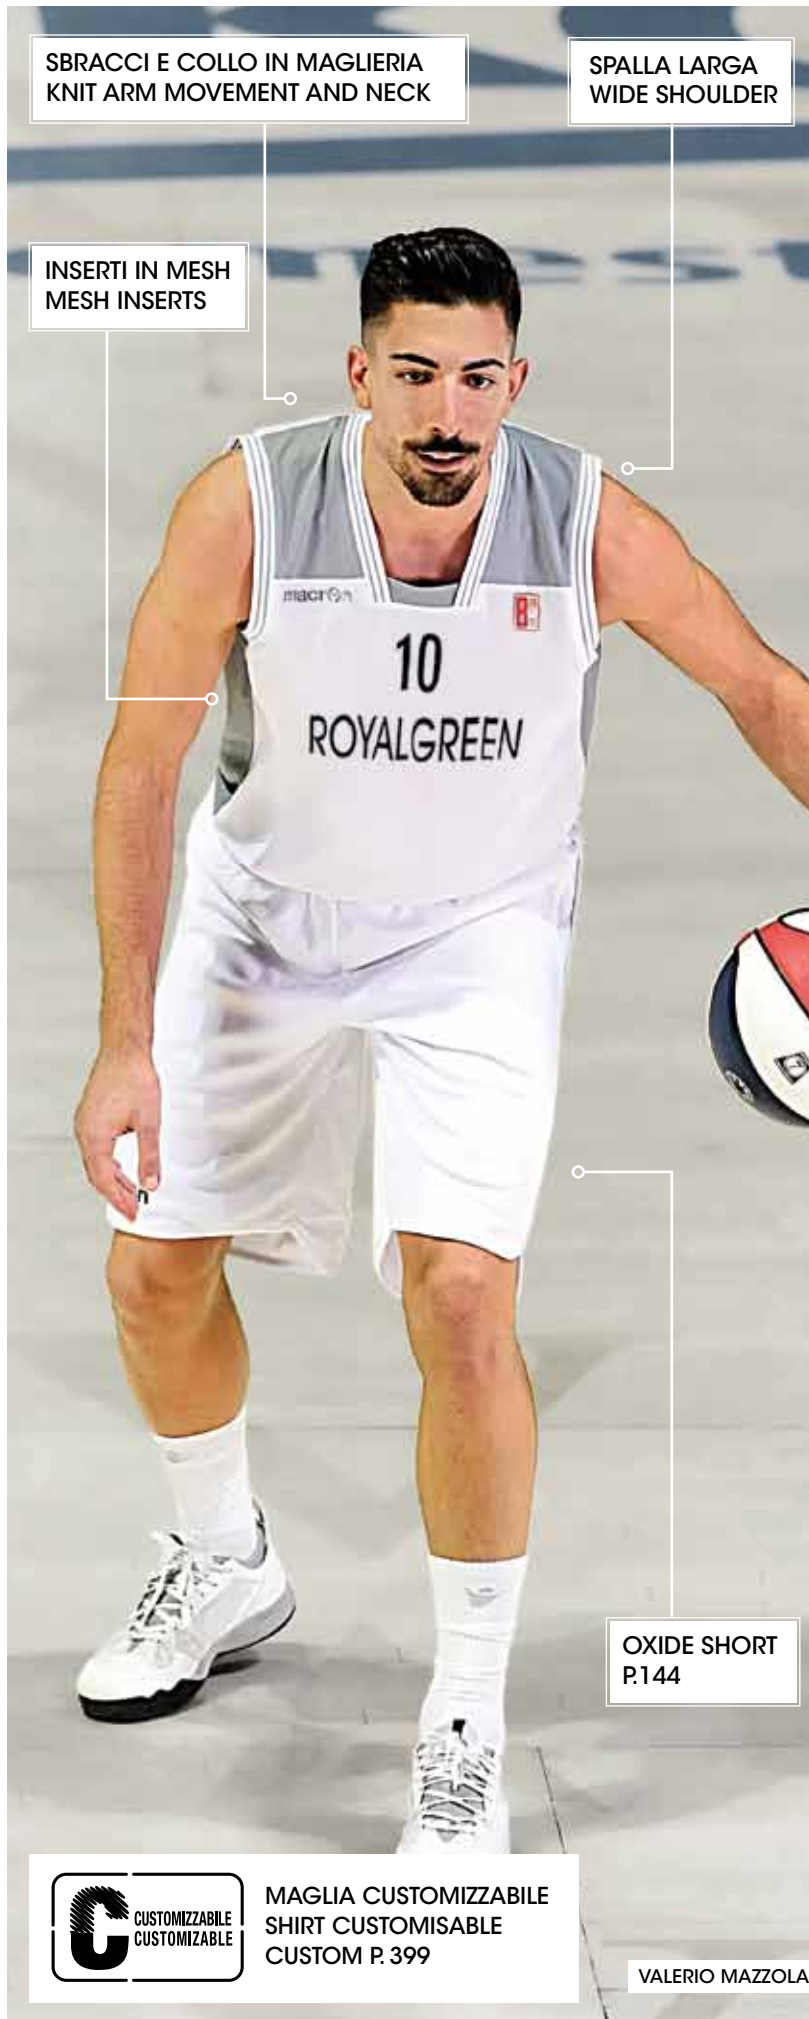

45280705

NAVY/GIALLO
NAVY/YELLOW

45281401

GRANATA/BIANCO
CARDINAL/WHITE

CHROMIUM SHIRT

| | | | | | | | | | |
|---------------------------------|----|---|---|---|-----------------------|-----|-----|-----|-----|
| TESSUTO/FABRIC | | | | | DRYTEX MESH INSERT | | | | |
| ULTIMA STAGIONE/ LAST SEASON | | | | | 2017 | | | | |
| | XS | S | M | L | XL | XXL | 3XL | 4XL | 5XL |