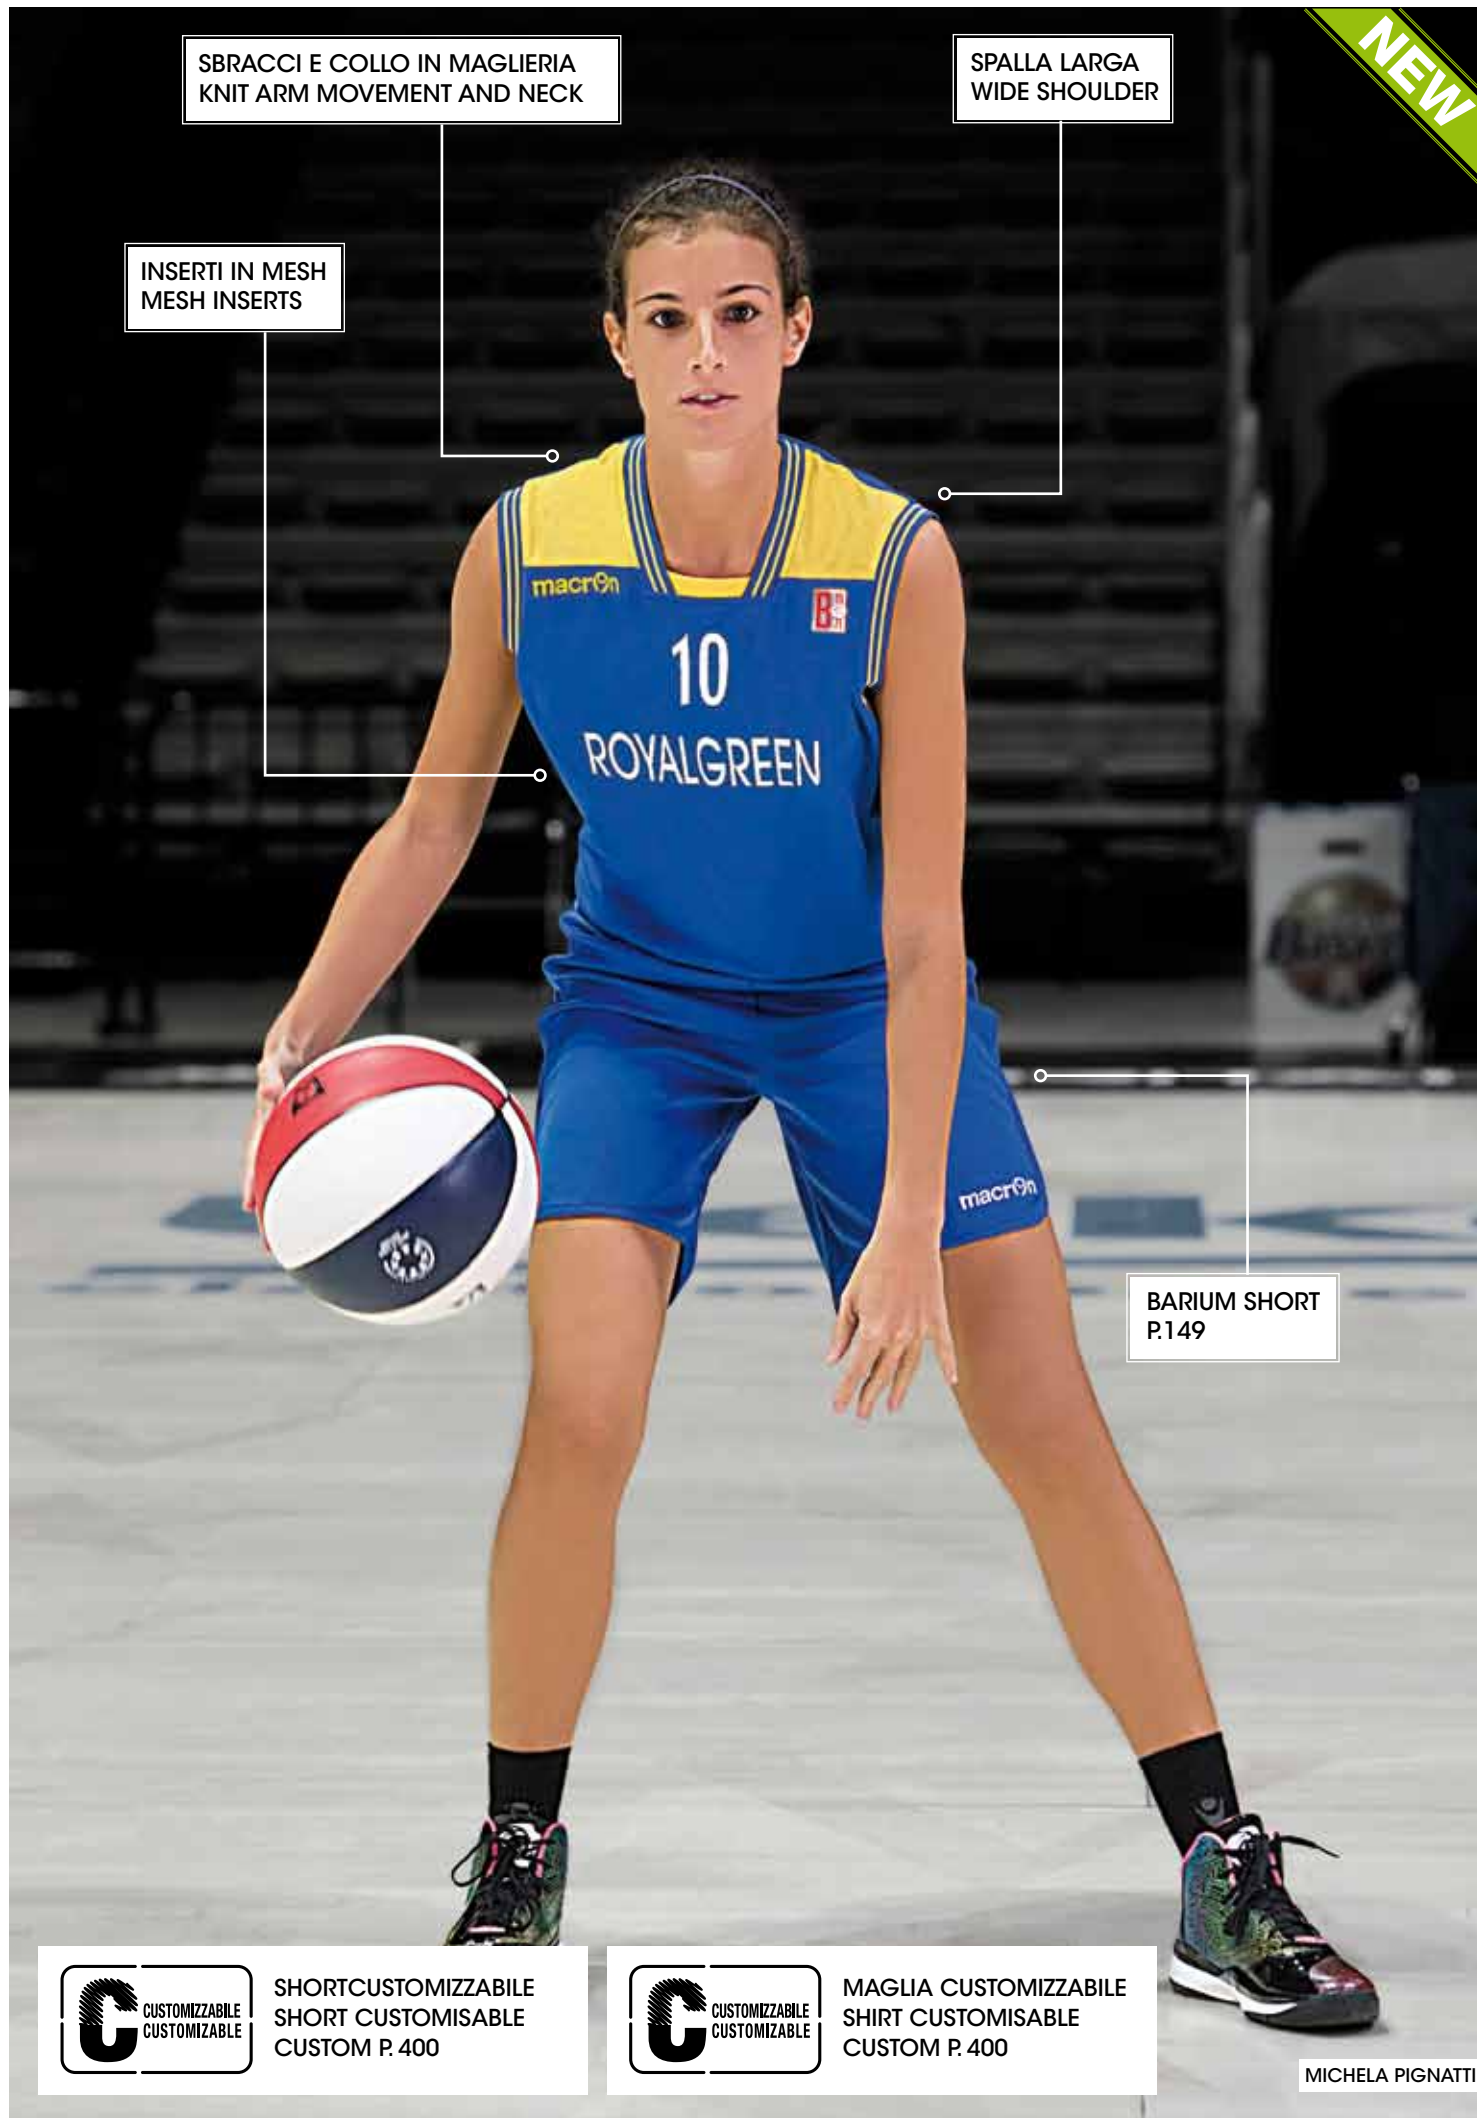

NEW

SBRACCI E COLLO IN MAGLIERIA
KNIT ARM MOVEMENT AND NECK

SPALLA LARGA
WIDE SHOULDER

INSERTI IN MESH
MESH INSERTS

BARIUM SHORT
P.149

SHORTCUSTOMIZZABILE
SHORT CUSTOMISABLE
CUSTOM P. 400

MAGLIA CUSTOMIZZABILE
SHIRT CUSTOMISABLE
CUSTOM P. 400

MICHELA PIGNATTI